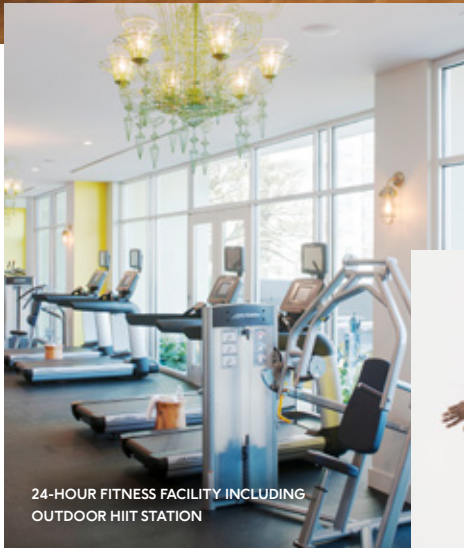

24-HOUR FITNESS FACILITY INCLUDING
OUTDOOR HIIT STATION